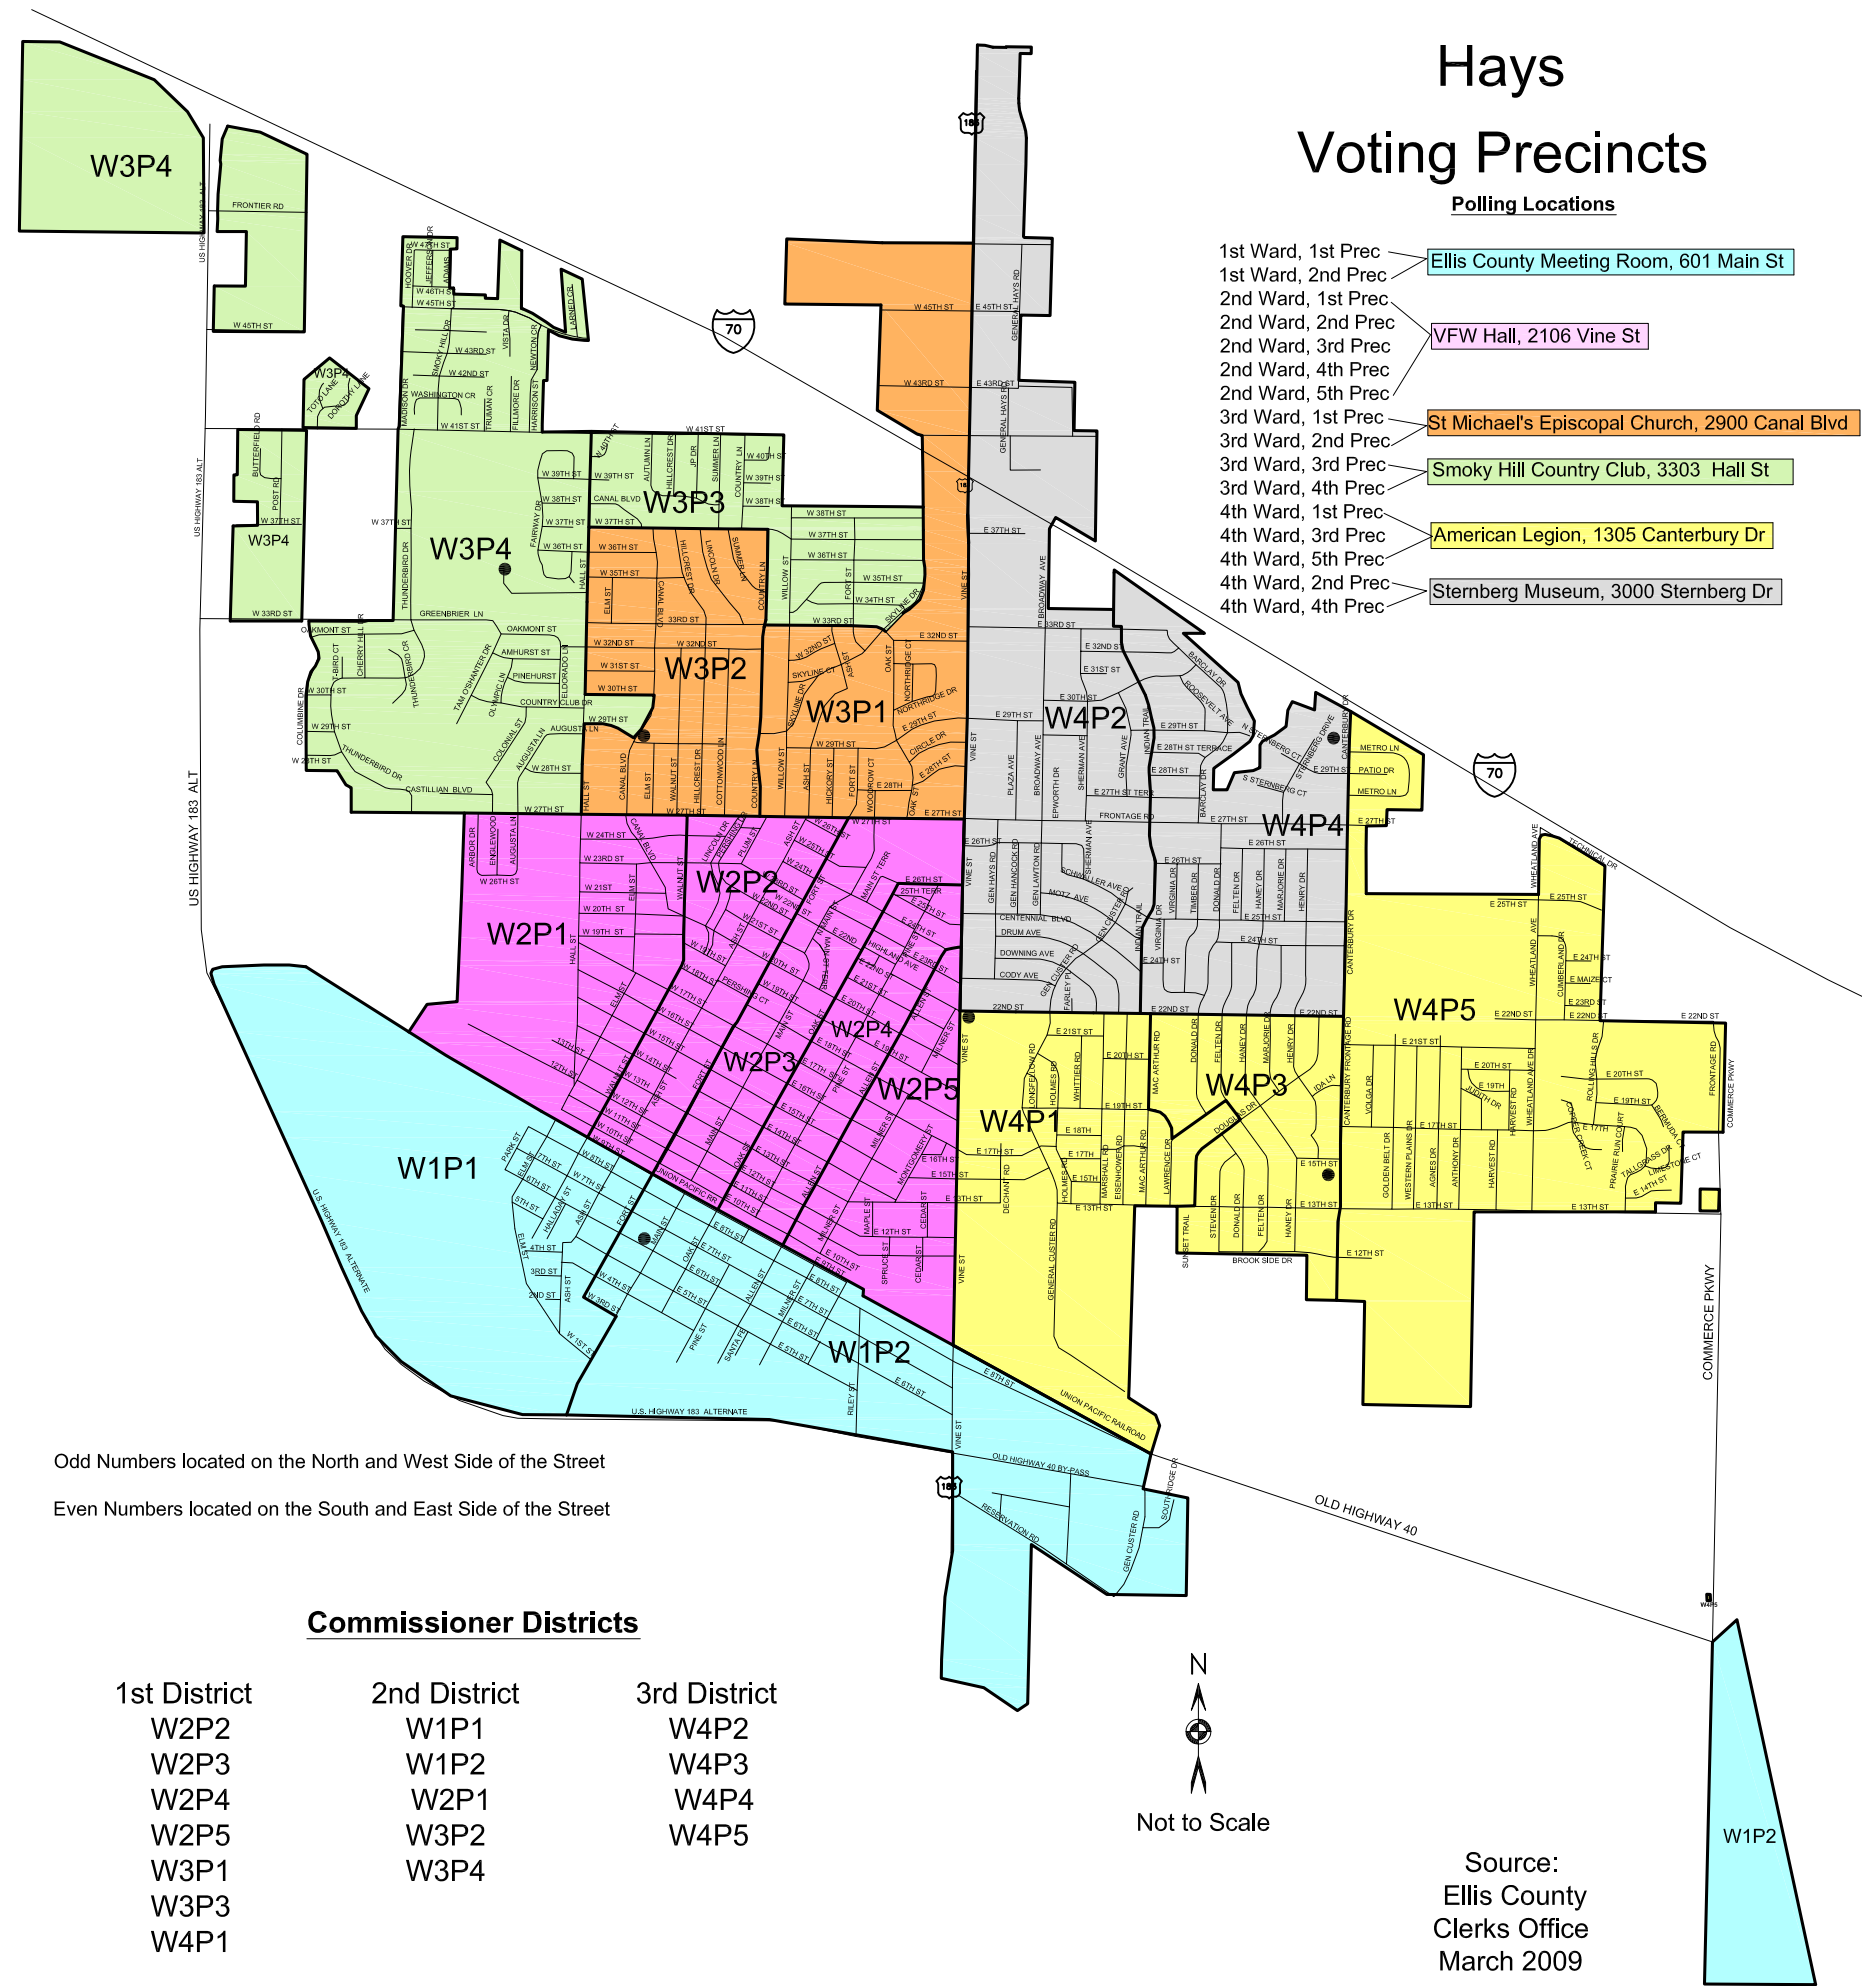

Hays

Voting Precincts

Polling Locations

- 1st Ward, 1st Prec: Ellis County Meeting Room, 601 Main St
- 1st Ward, 2nd Prec: Ellis County Meeting Room, 601 Main St
- 2nd Ward, 1st Prec: VFW Hall, 2106 Vine St
- 2nd Ward, 2nd Prec: VFW Hall, 2106 Vine St
- 2nd Ward, 3rd Prec: VFW Hall, 2106 Vine St
- 2nd Ward, 4th Prec: VFW Hall, 2106 Vine St
- 2nd Ward, 5th Prec: St Michael's Episcopal Church, 2900 Canal Blvd
- 3rd Ward, 1st Prec: St Michael's Episcopal Church, 2900 Canal Blvd
- 3rd Ward, 2nd Prec: St Michael's Episcopal Church, 2900 Canal Blvd
- 3rd Ward, 3rd Prec: Smoky Hill Country Club, 3303 Hall St
- 3rd Ward, 4th Prec: Smoky Hill Country Club, 3303 Hall St
- 4th Ward, 1st Prec: American Legion, 1305 Canterbury Dr
- 4th Ward, 3rd Prec: American Legion, 1305 Canterbury Dr
- 4th Ward, 5th Prec: American Legion, 1305 Canterbury Dr
- 4th Ward, 2nd Prec: Sternberg Museum, 3000 Sternberg Dr
- 4th Ward, 4th Prec: Sternberg Museum, 3000 Sternberg Dr

Odd Numbers located on the North and West Side of the Street

Even Numbers located on the South and East Side of the Street

Commissioner Districts

1st District	2nd District	3rd District
W2P2	W1P1	W4P2
W2P3	W1P2	W4P3
W2P4	W2P1	W4P4
W2P5	W3P2	W4P5
W3P1	W3P4	
W3P3		
W4P1		