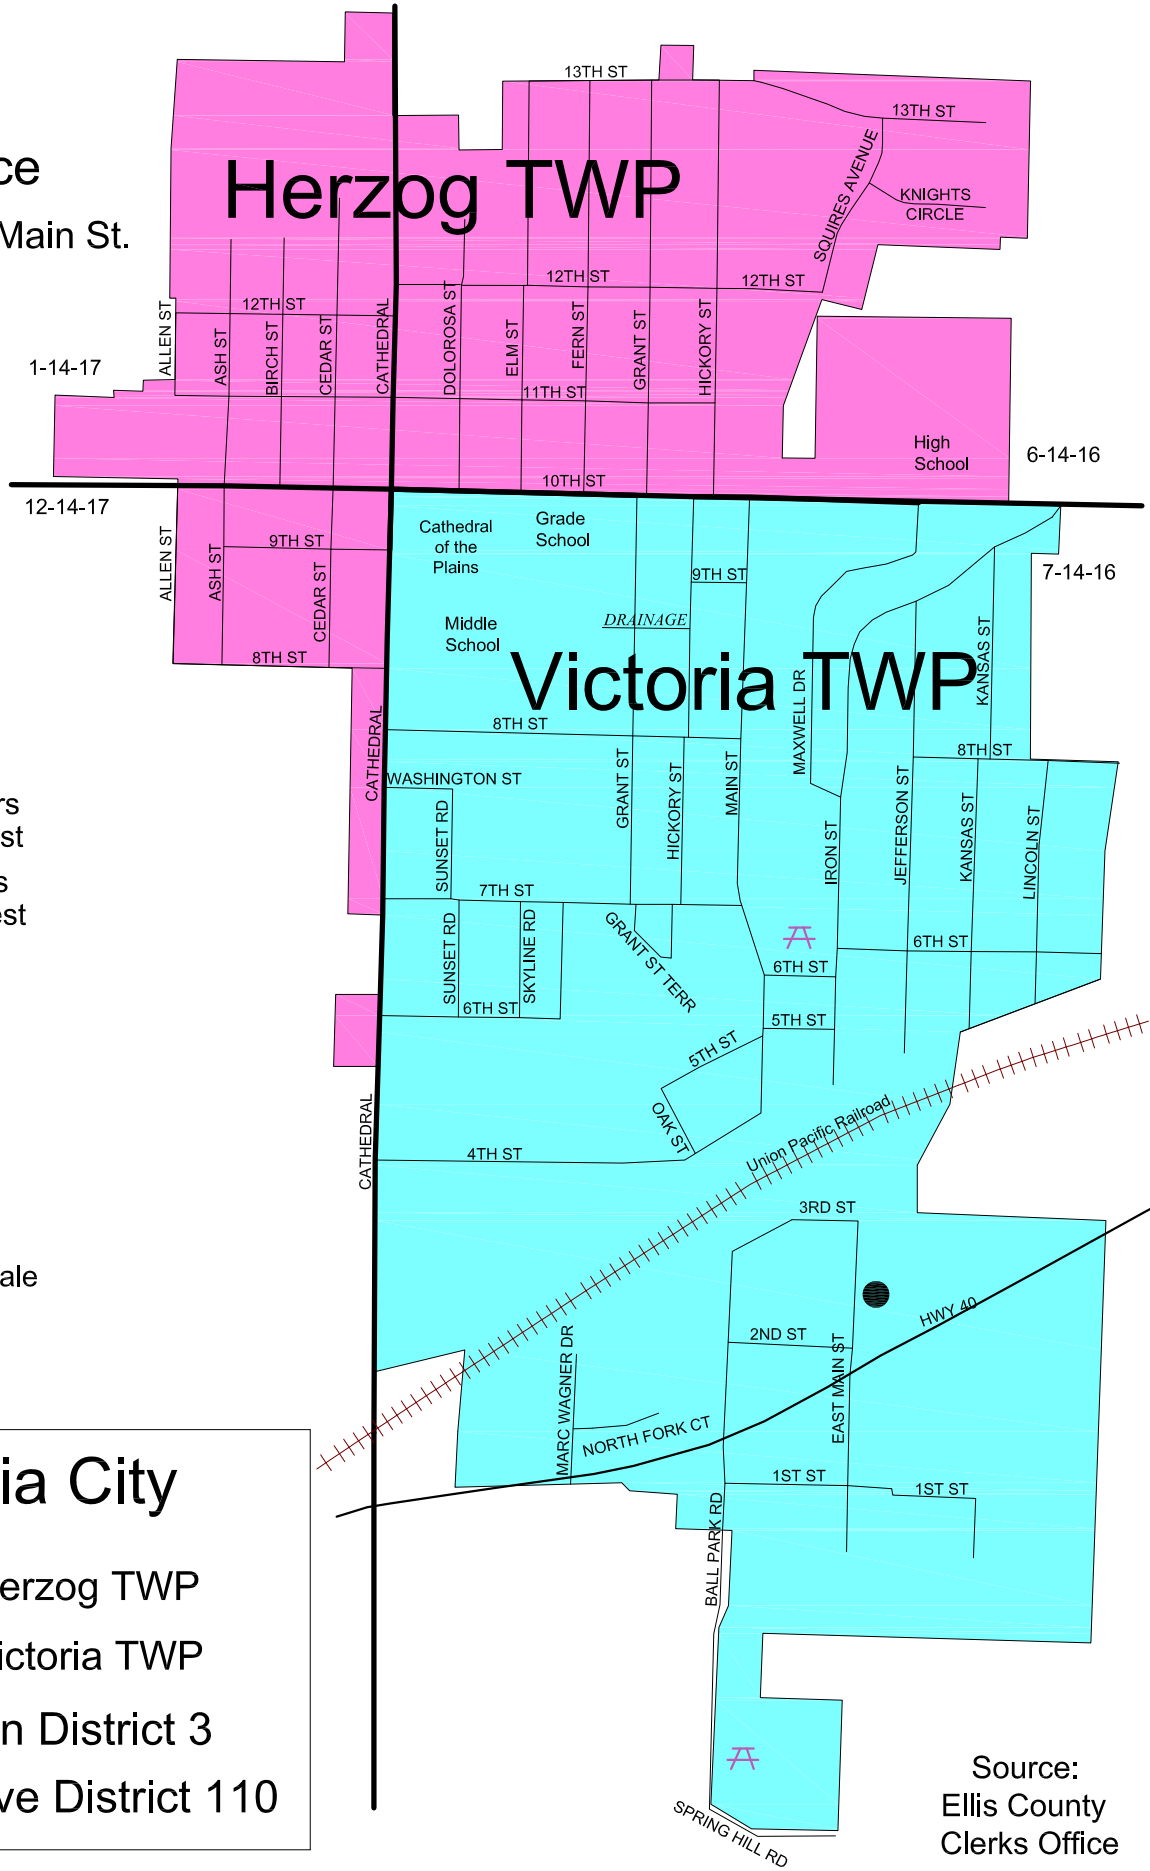

Polling Place

● VFW Hall, 204 E Main St.

Herzog TWP

Even Street Numbers
Located South & East
Odd Street Numbers
Located North & West

Not to Scale

Victoria City

- Herzog TWP
- Victoria TWP

Commission District 3
Representative District 110