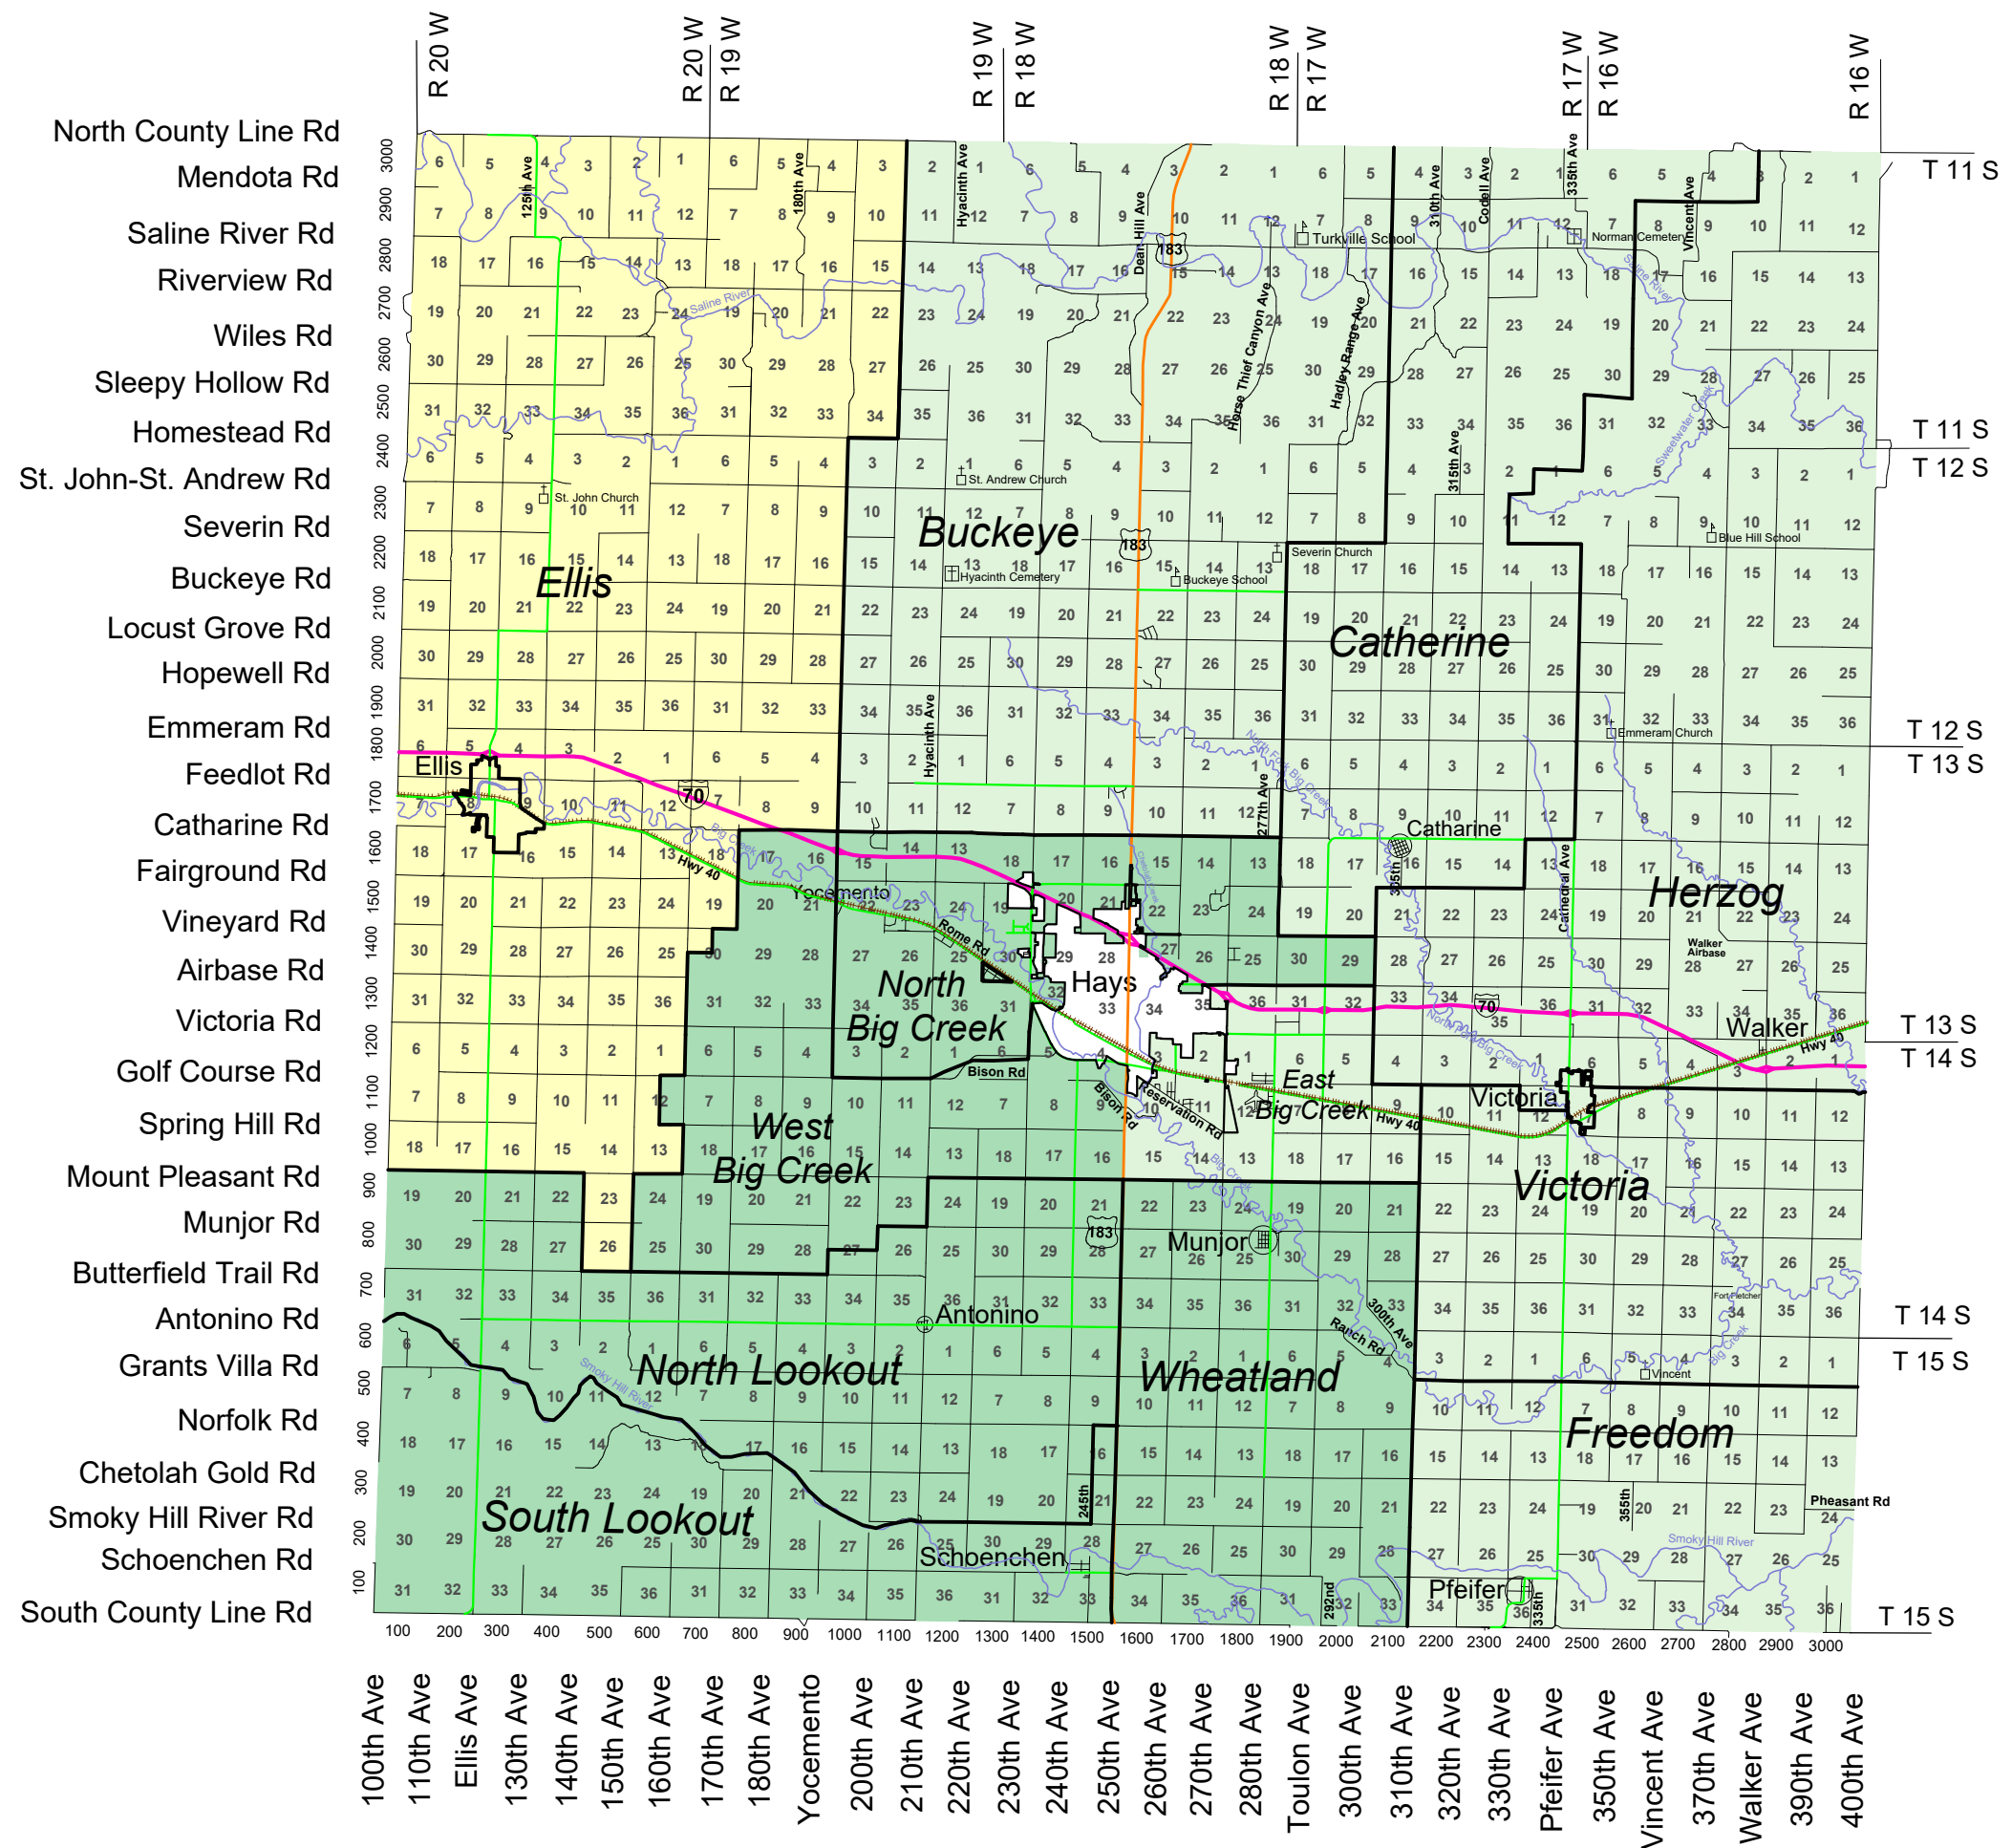

Ellis County Commissioner Districts

Legend

- District 1
- District 2
- District 3

Refer to the City of Hays, Victoria & Ellis Voting District maps for designated polling places.

- School
- + Cemetery
- Park
- H Hospital
- Street
- Interstate
- Federal Highway
- Railroad
- 36** Section Numbers

Even Addresses East and South
Odd Addresses West and North

Prepared by:
Ellis County Information Technology
GIS Division

Road Information Provided by:
Ellis County Public Works

Source:
Ellis County Clerk's Office
2020

Not to Scale