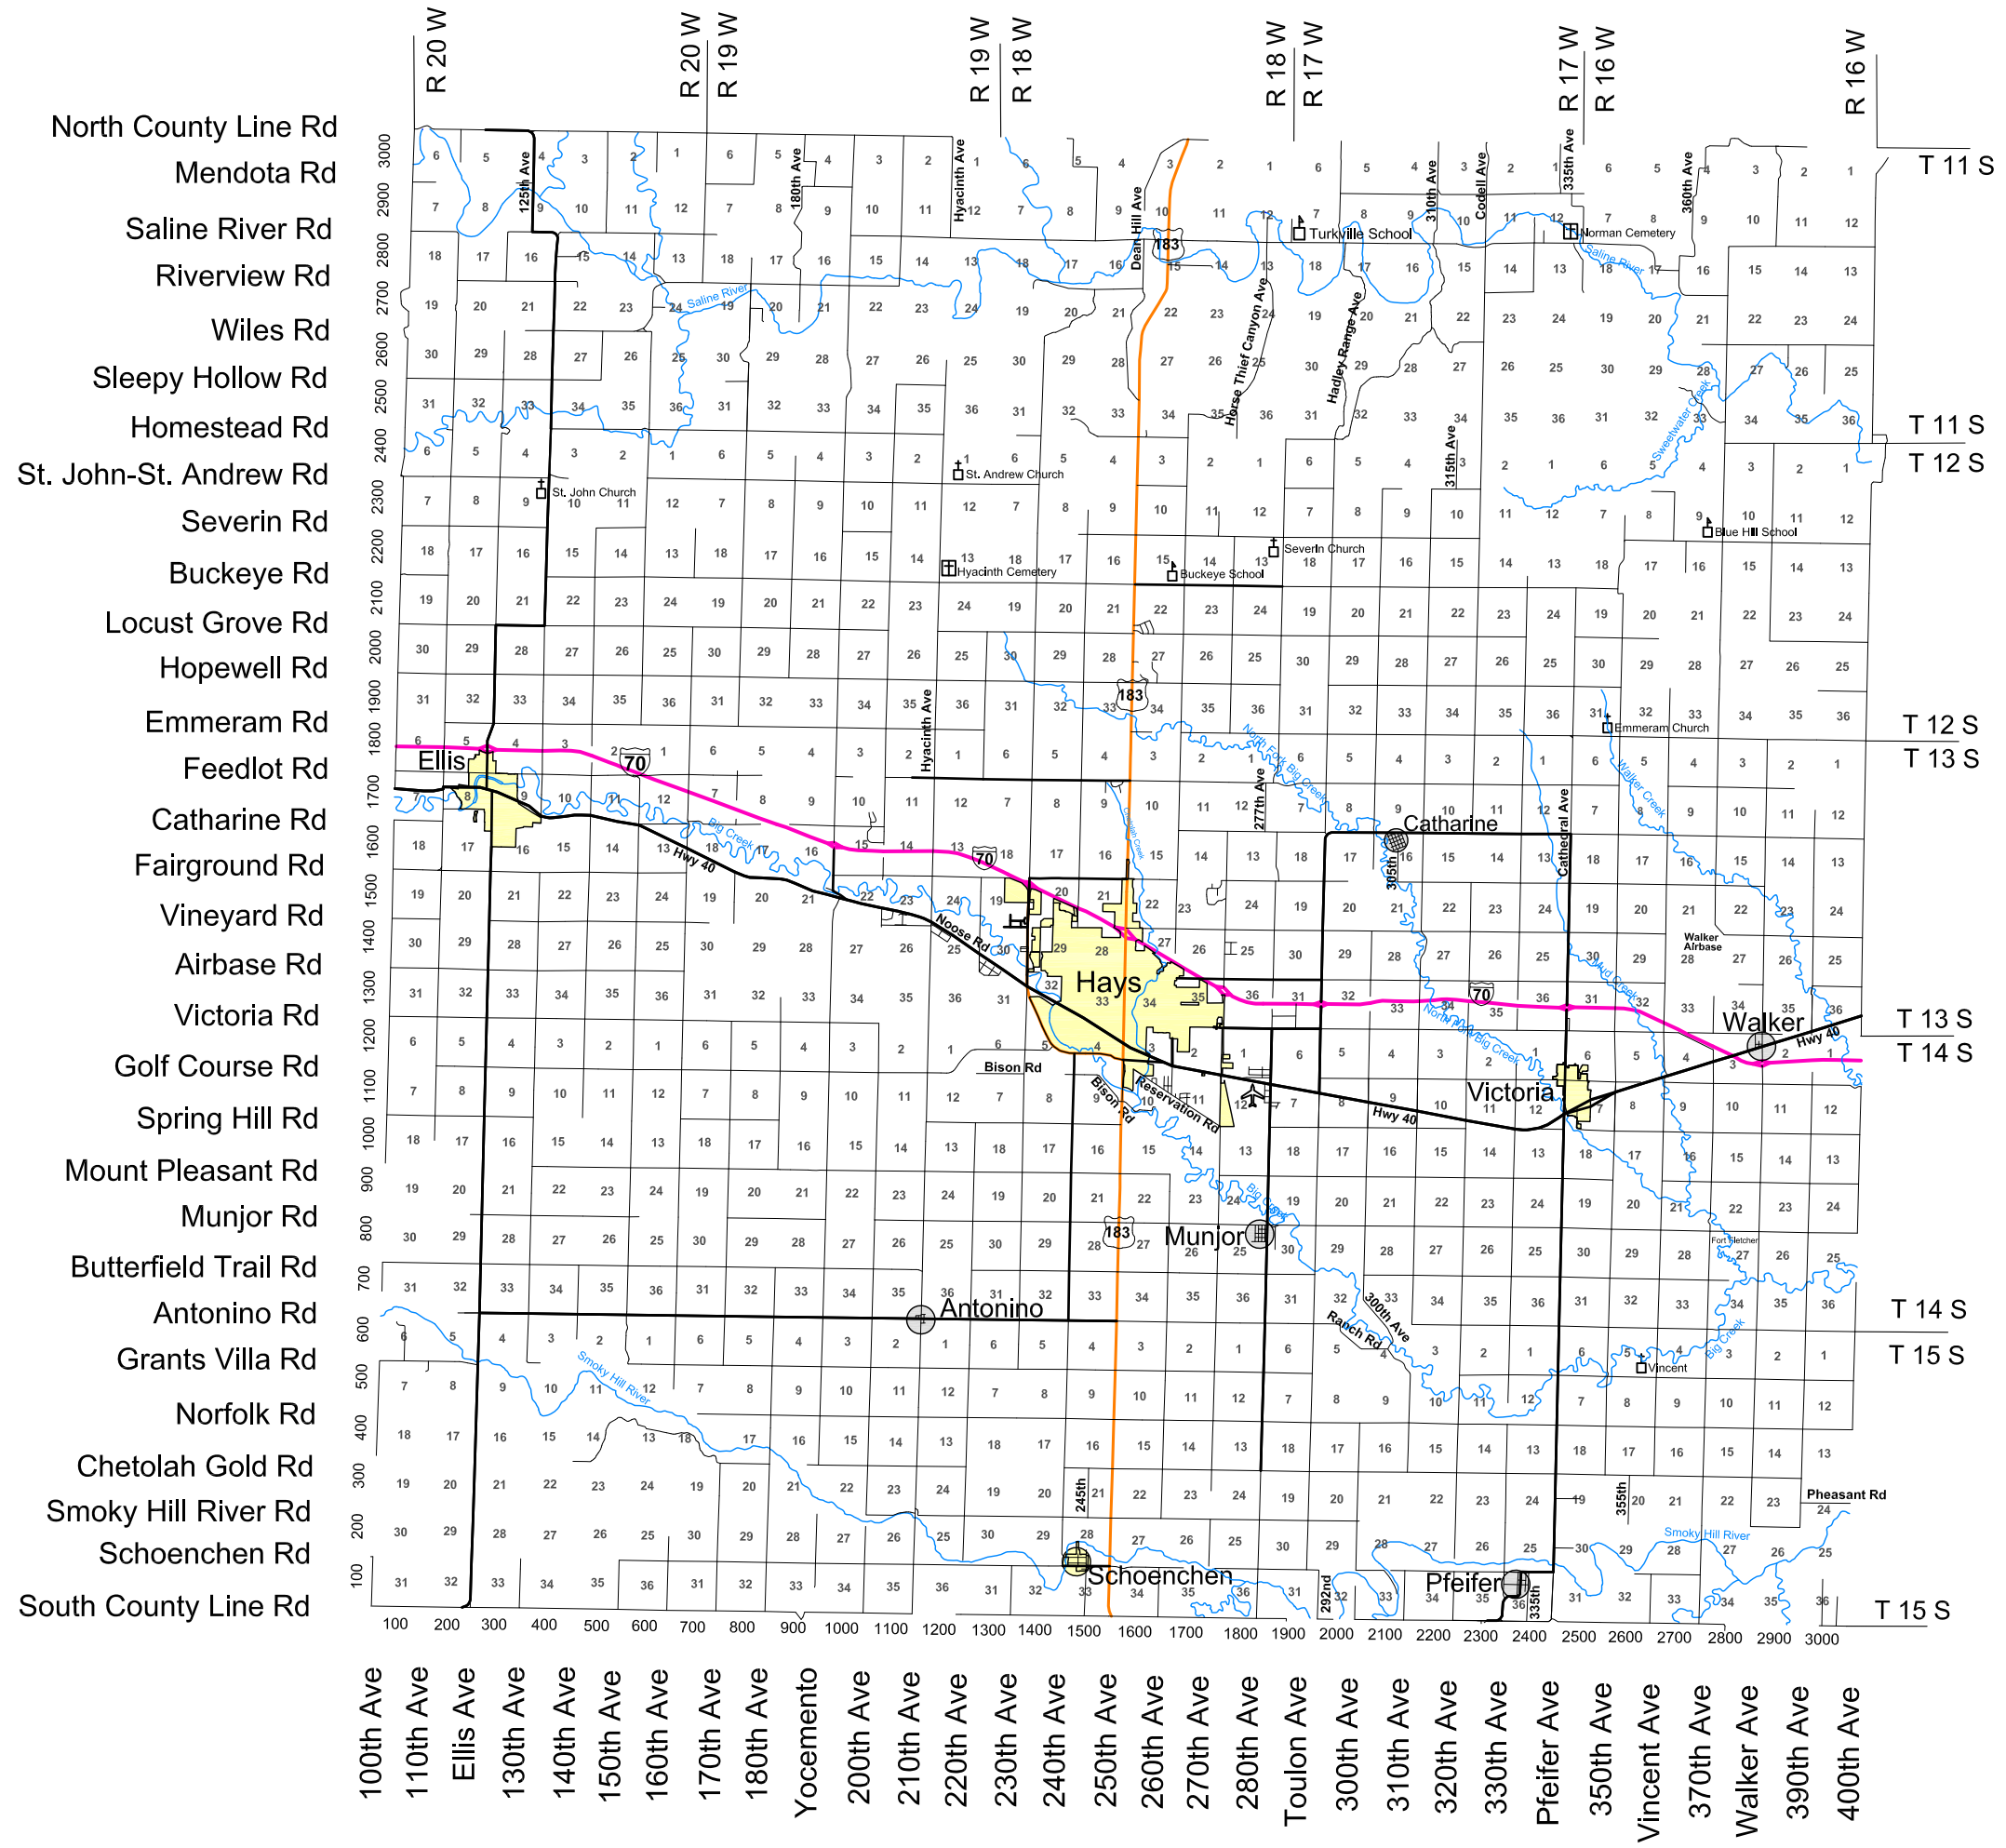

Ellis County Roads

- Interstate 70
- Federal Highway
- Paved Roads
- City Limits
- Small Towns
- 36** Section Numbers

Even Addresses East and South
Odd Addresses West and North

Because of size limitation we cannot show ownership or structure locations of plots less than 20 acres.