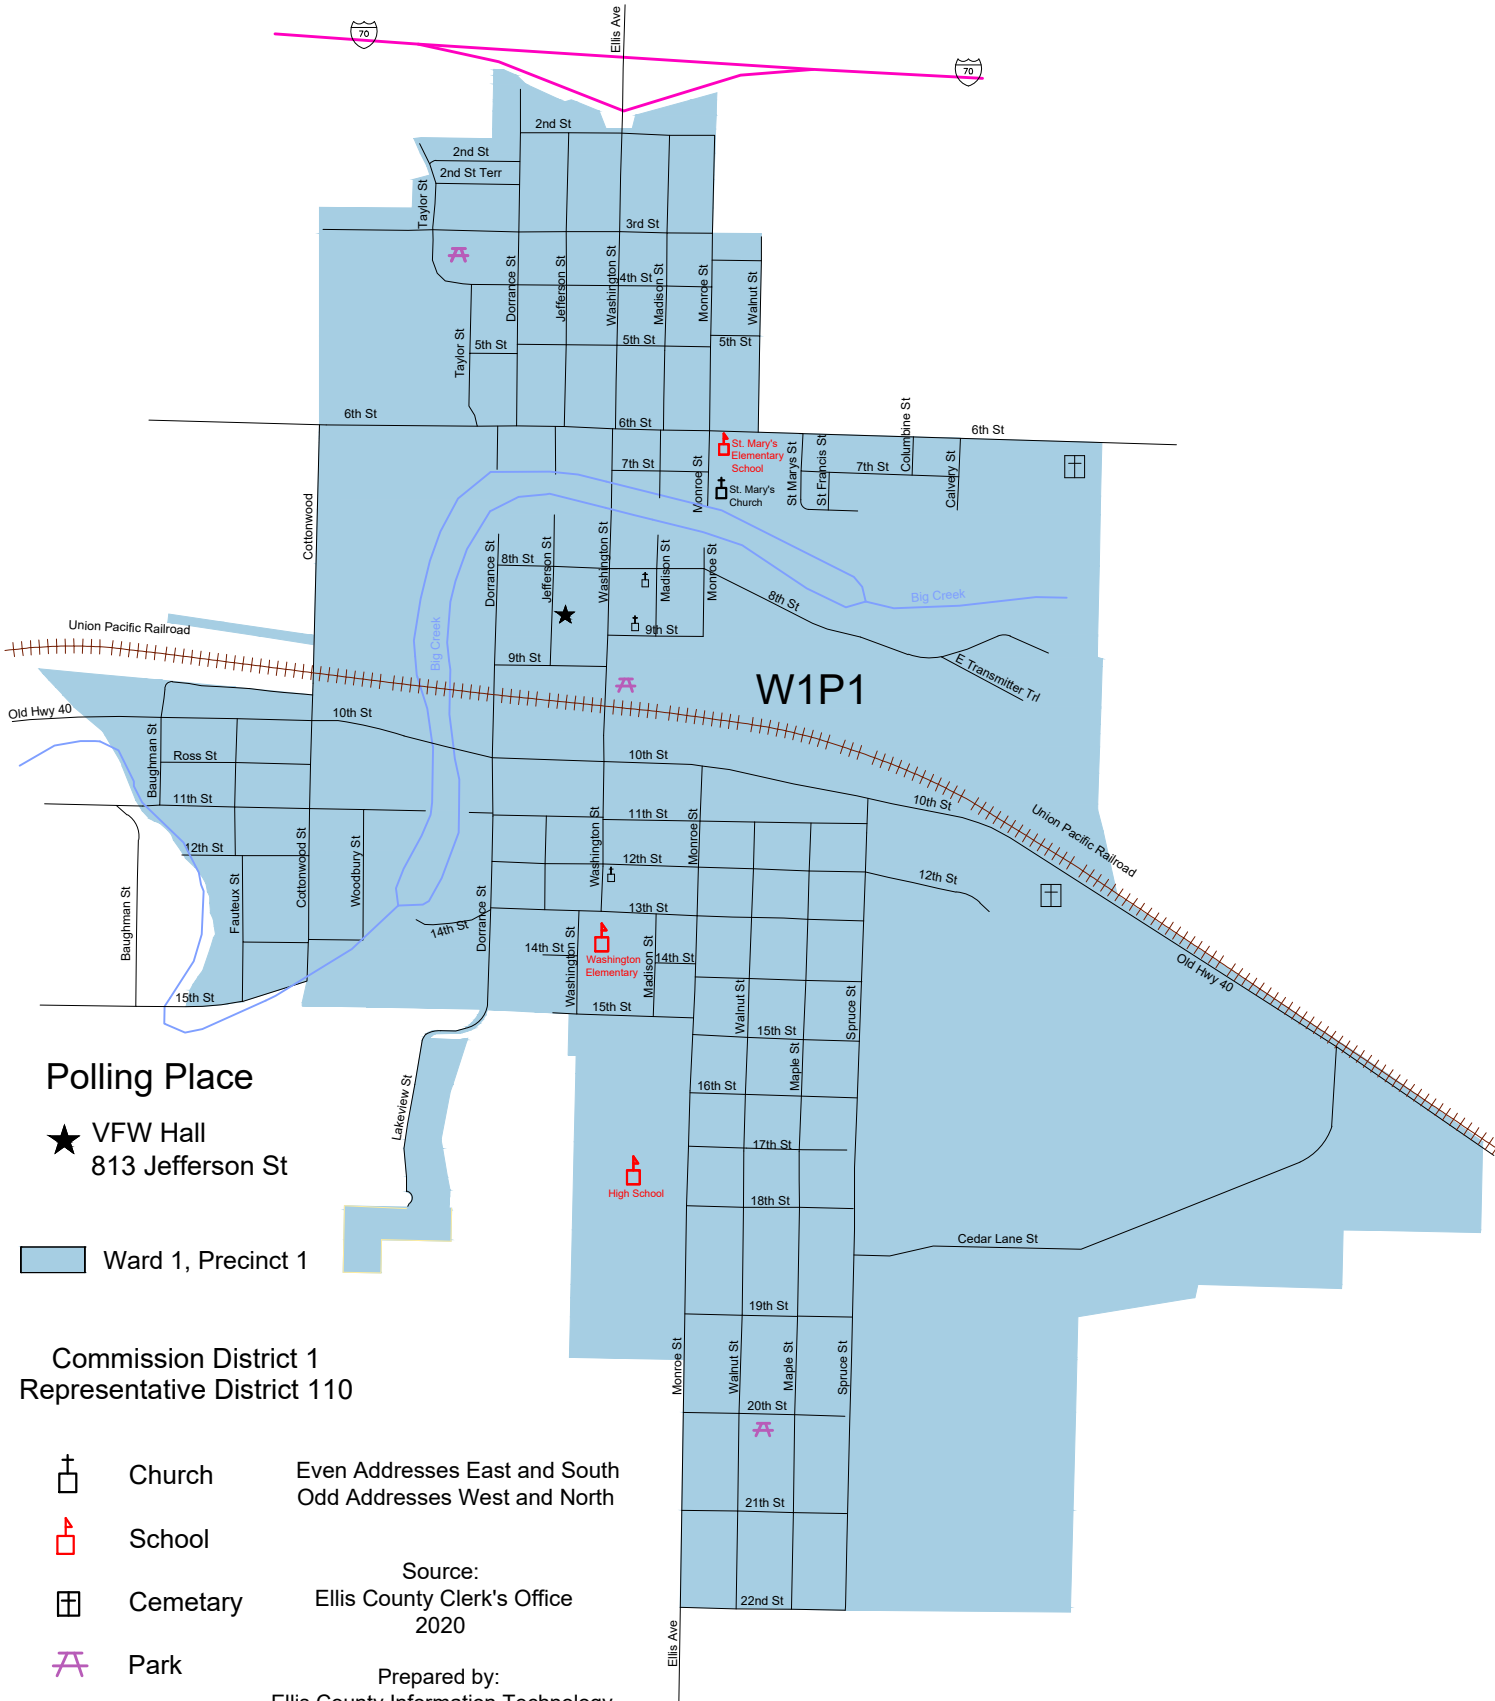

City of Ellis

Polling Place

★ VFW Hall
813 Jefferson St

Ward 1, Precinct 1

Commission District 1
Representative District 110

Church

School

Cemetery

Park

Street

Railroad

Even Addresses East and South
Odd Addresses West and North

Source:
Ellis County Clerk's Office
2020

Prepared by:
Ellis County Information Technology
GIS Division

Not to Scale