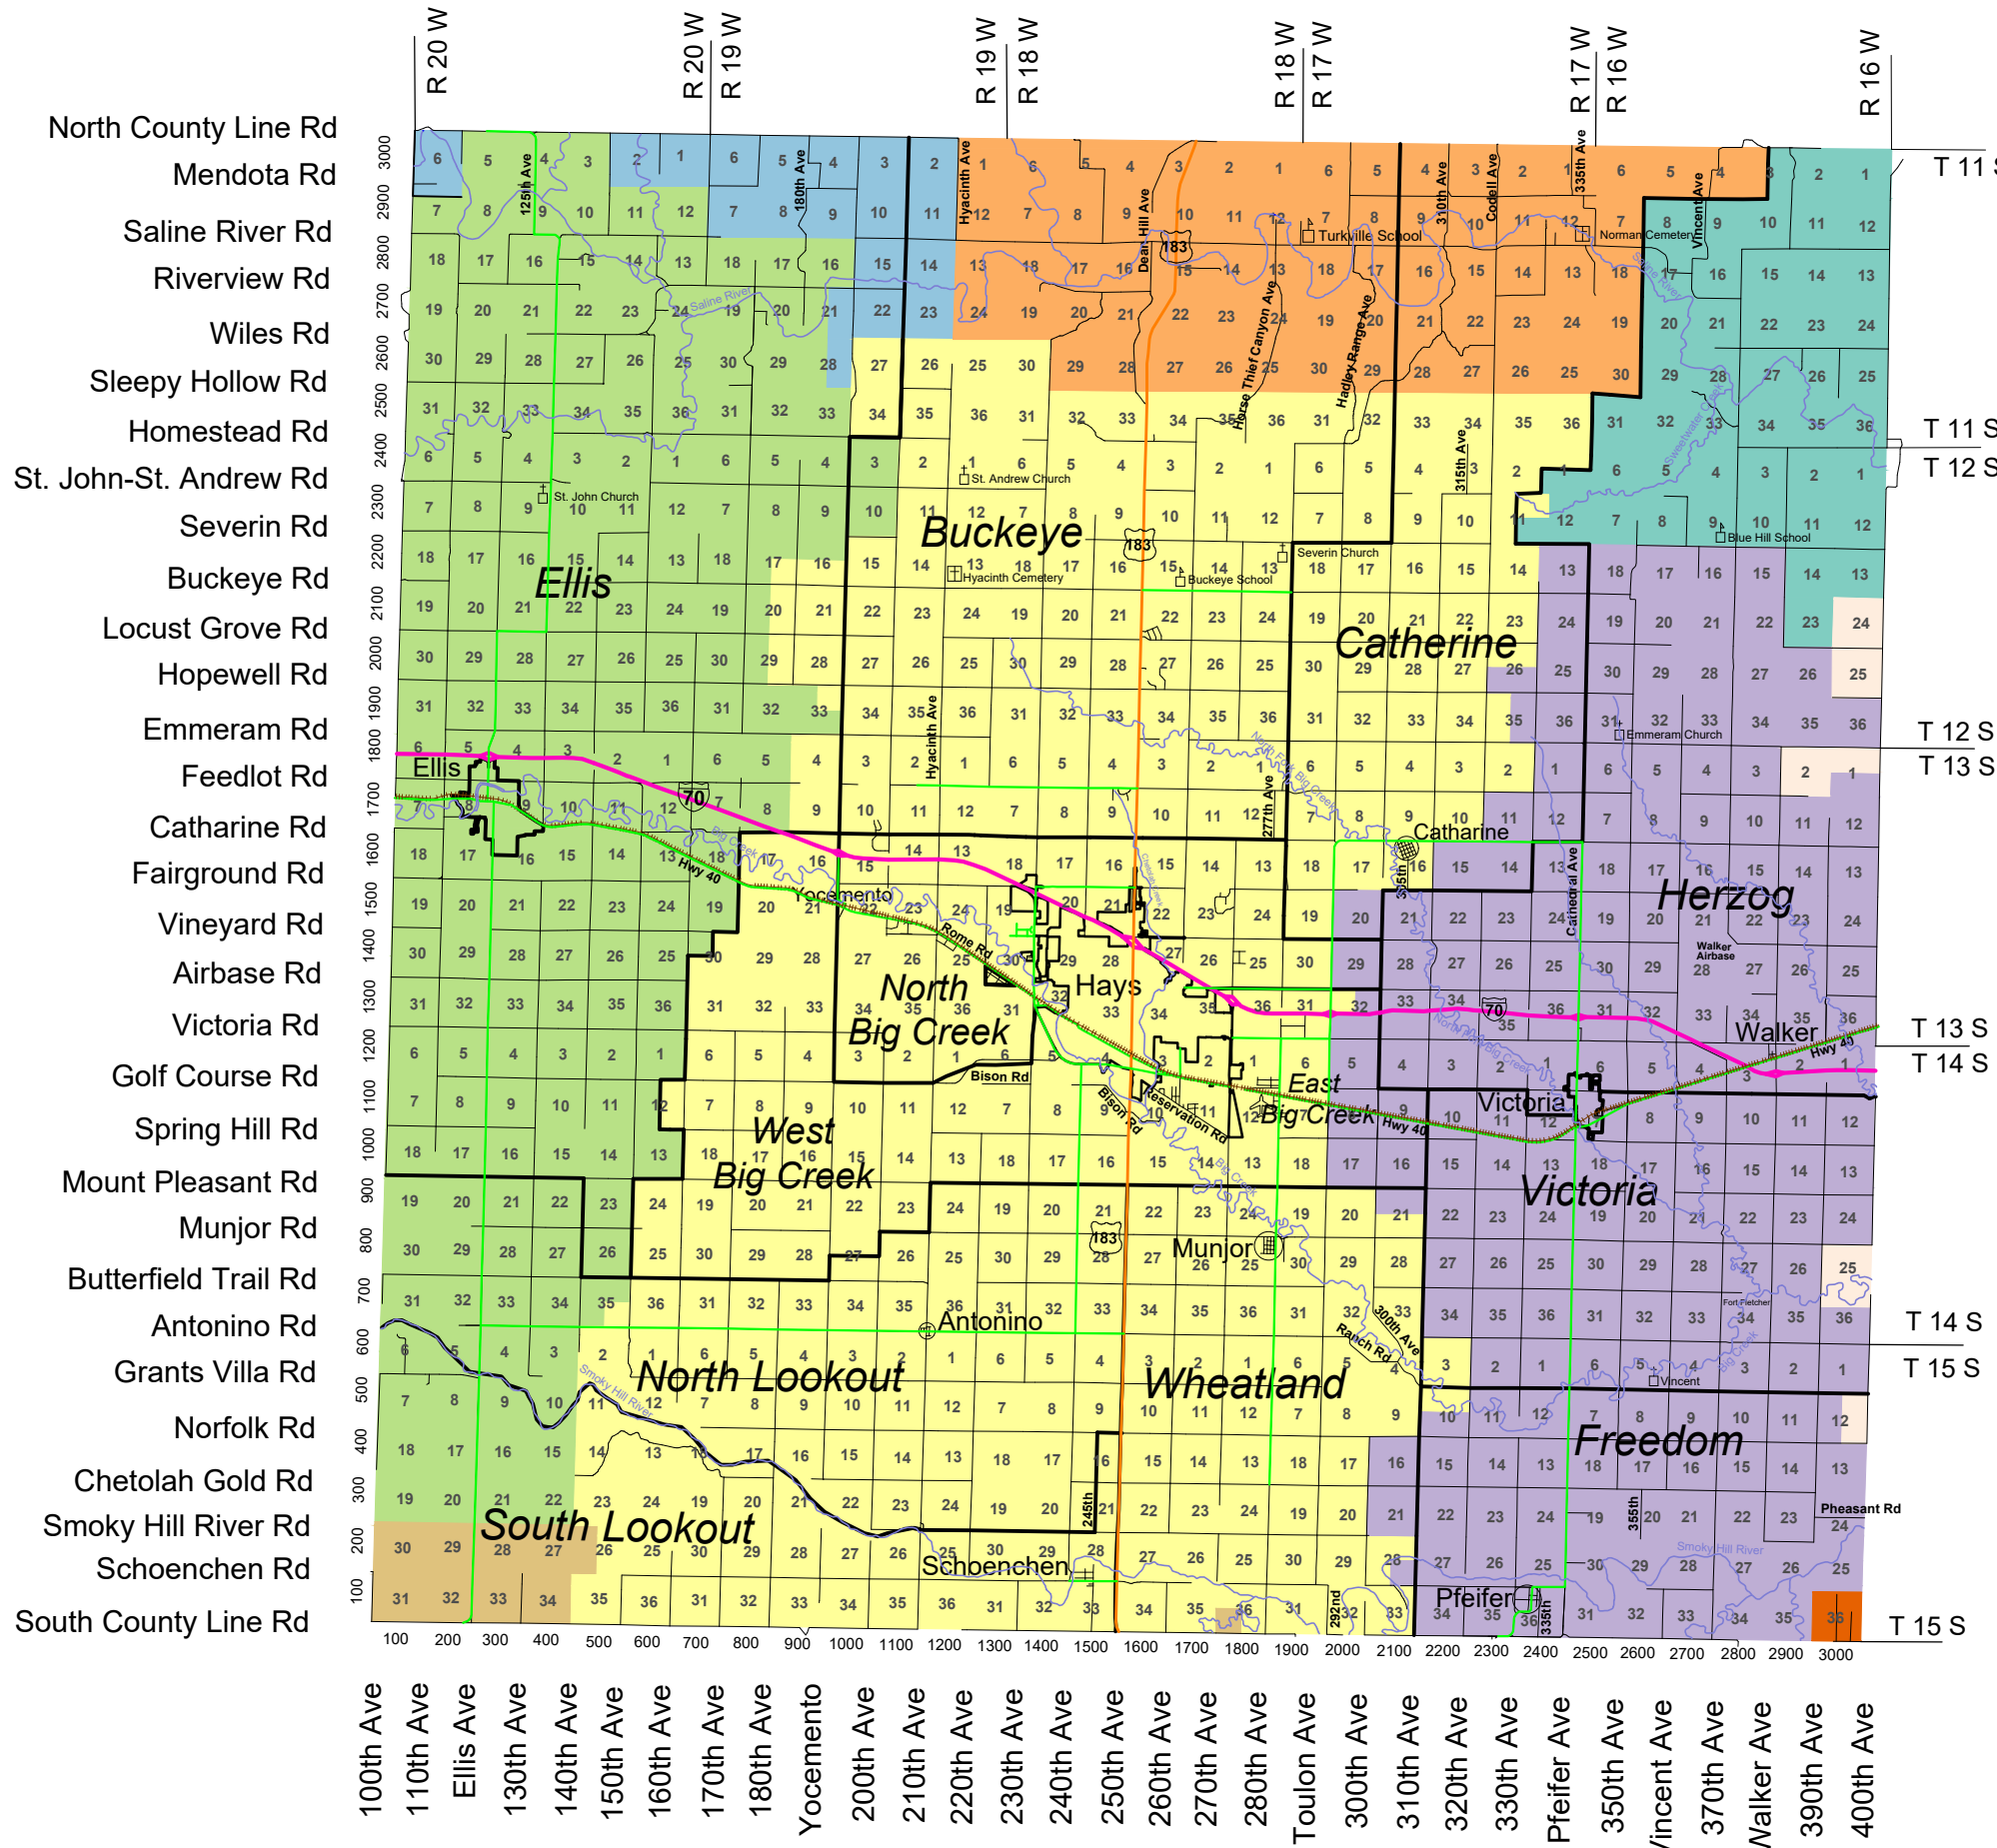

Ellis County School Districts

Legend

- 269** Rooks County
- 270** Rooks County
- 388** Ellis
- 395** Rush County
- 399** Russell County
- 403** Rush County
- 407** Russell County
- 432** Victoria
- 489** Hays
- School
- Cemetery
- Park
- Hospital
- Street
- Interstate
- Federal Highway
- Railroad
- 36** Section Numbers

Even Addresses East and South
Odd Addresses West and North

Prepared by:
Ellis County Information Technology
GIS Division

Road Information Provided by:
Ellis County Public Works

Source:
Ellis County Clerk's Office
2020

Not to Scale