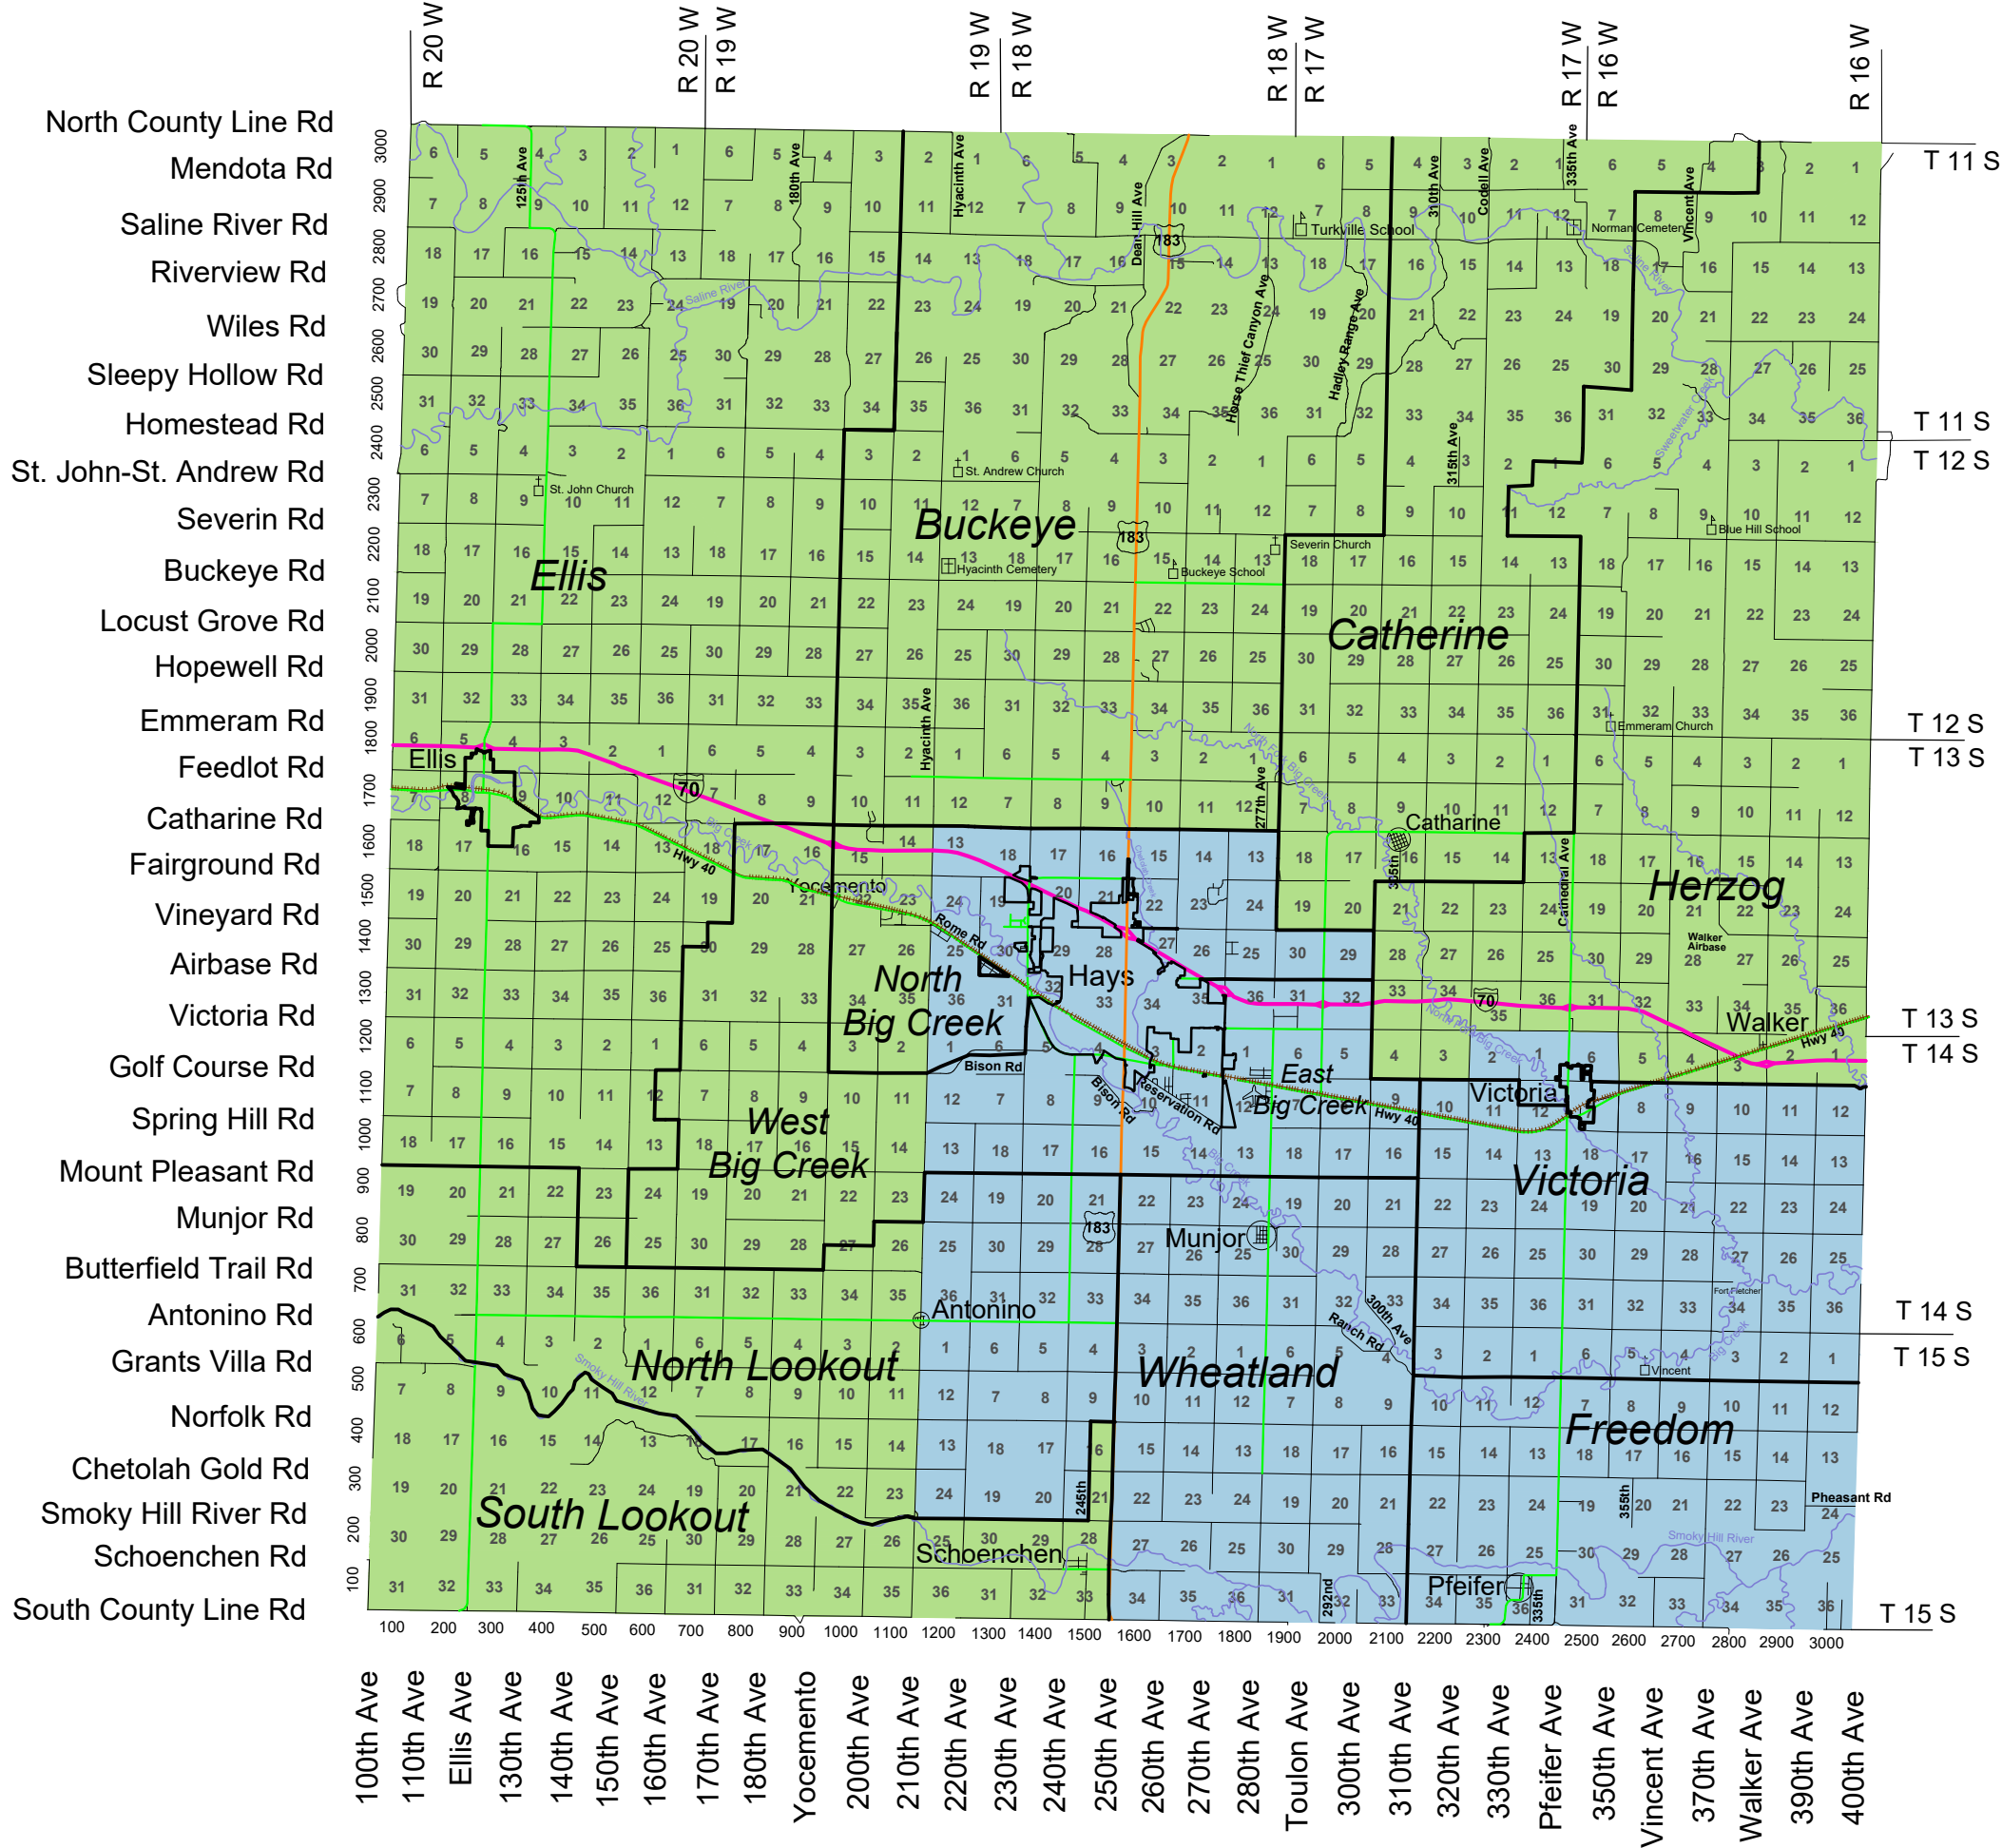

# Ellis County

## Representative Districts

### Legend

110th District

111th District

School School

Cemetery

Park Park

Hospital

Street Street

Interstate

Federal Highway

Railroad

36 Section Numbers

Even Addresses East and South  
Odd Addresses West and North

Prepared by:  
Ellis County Information Technology  
GIS Division

Road Information Provided by:  
Ellis County Public Works