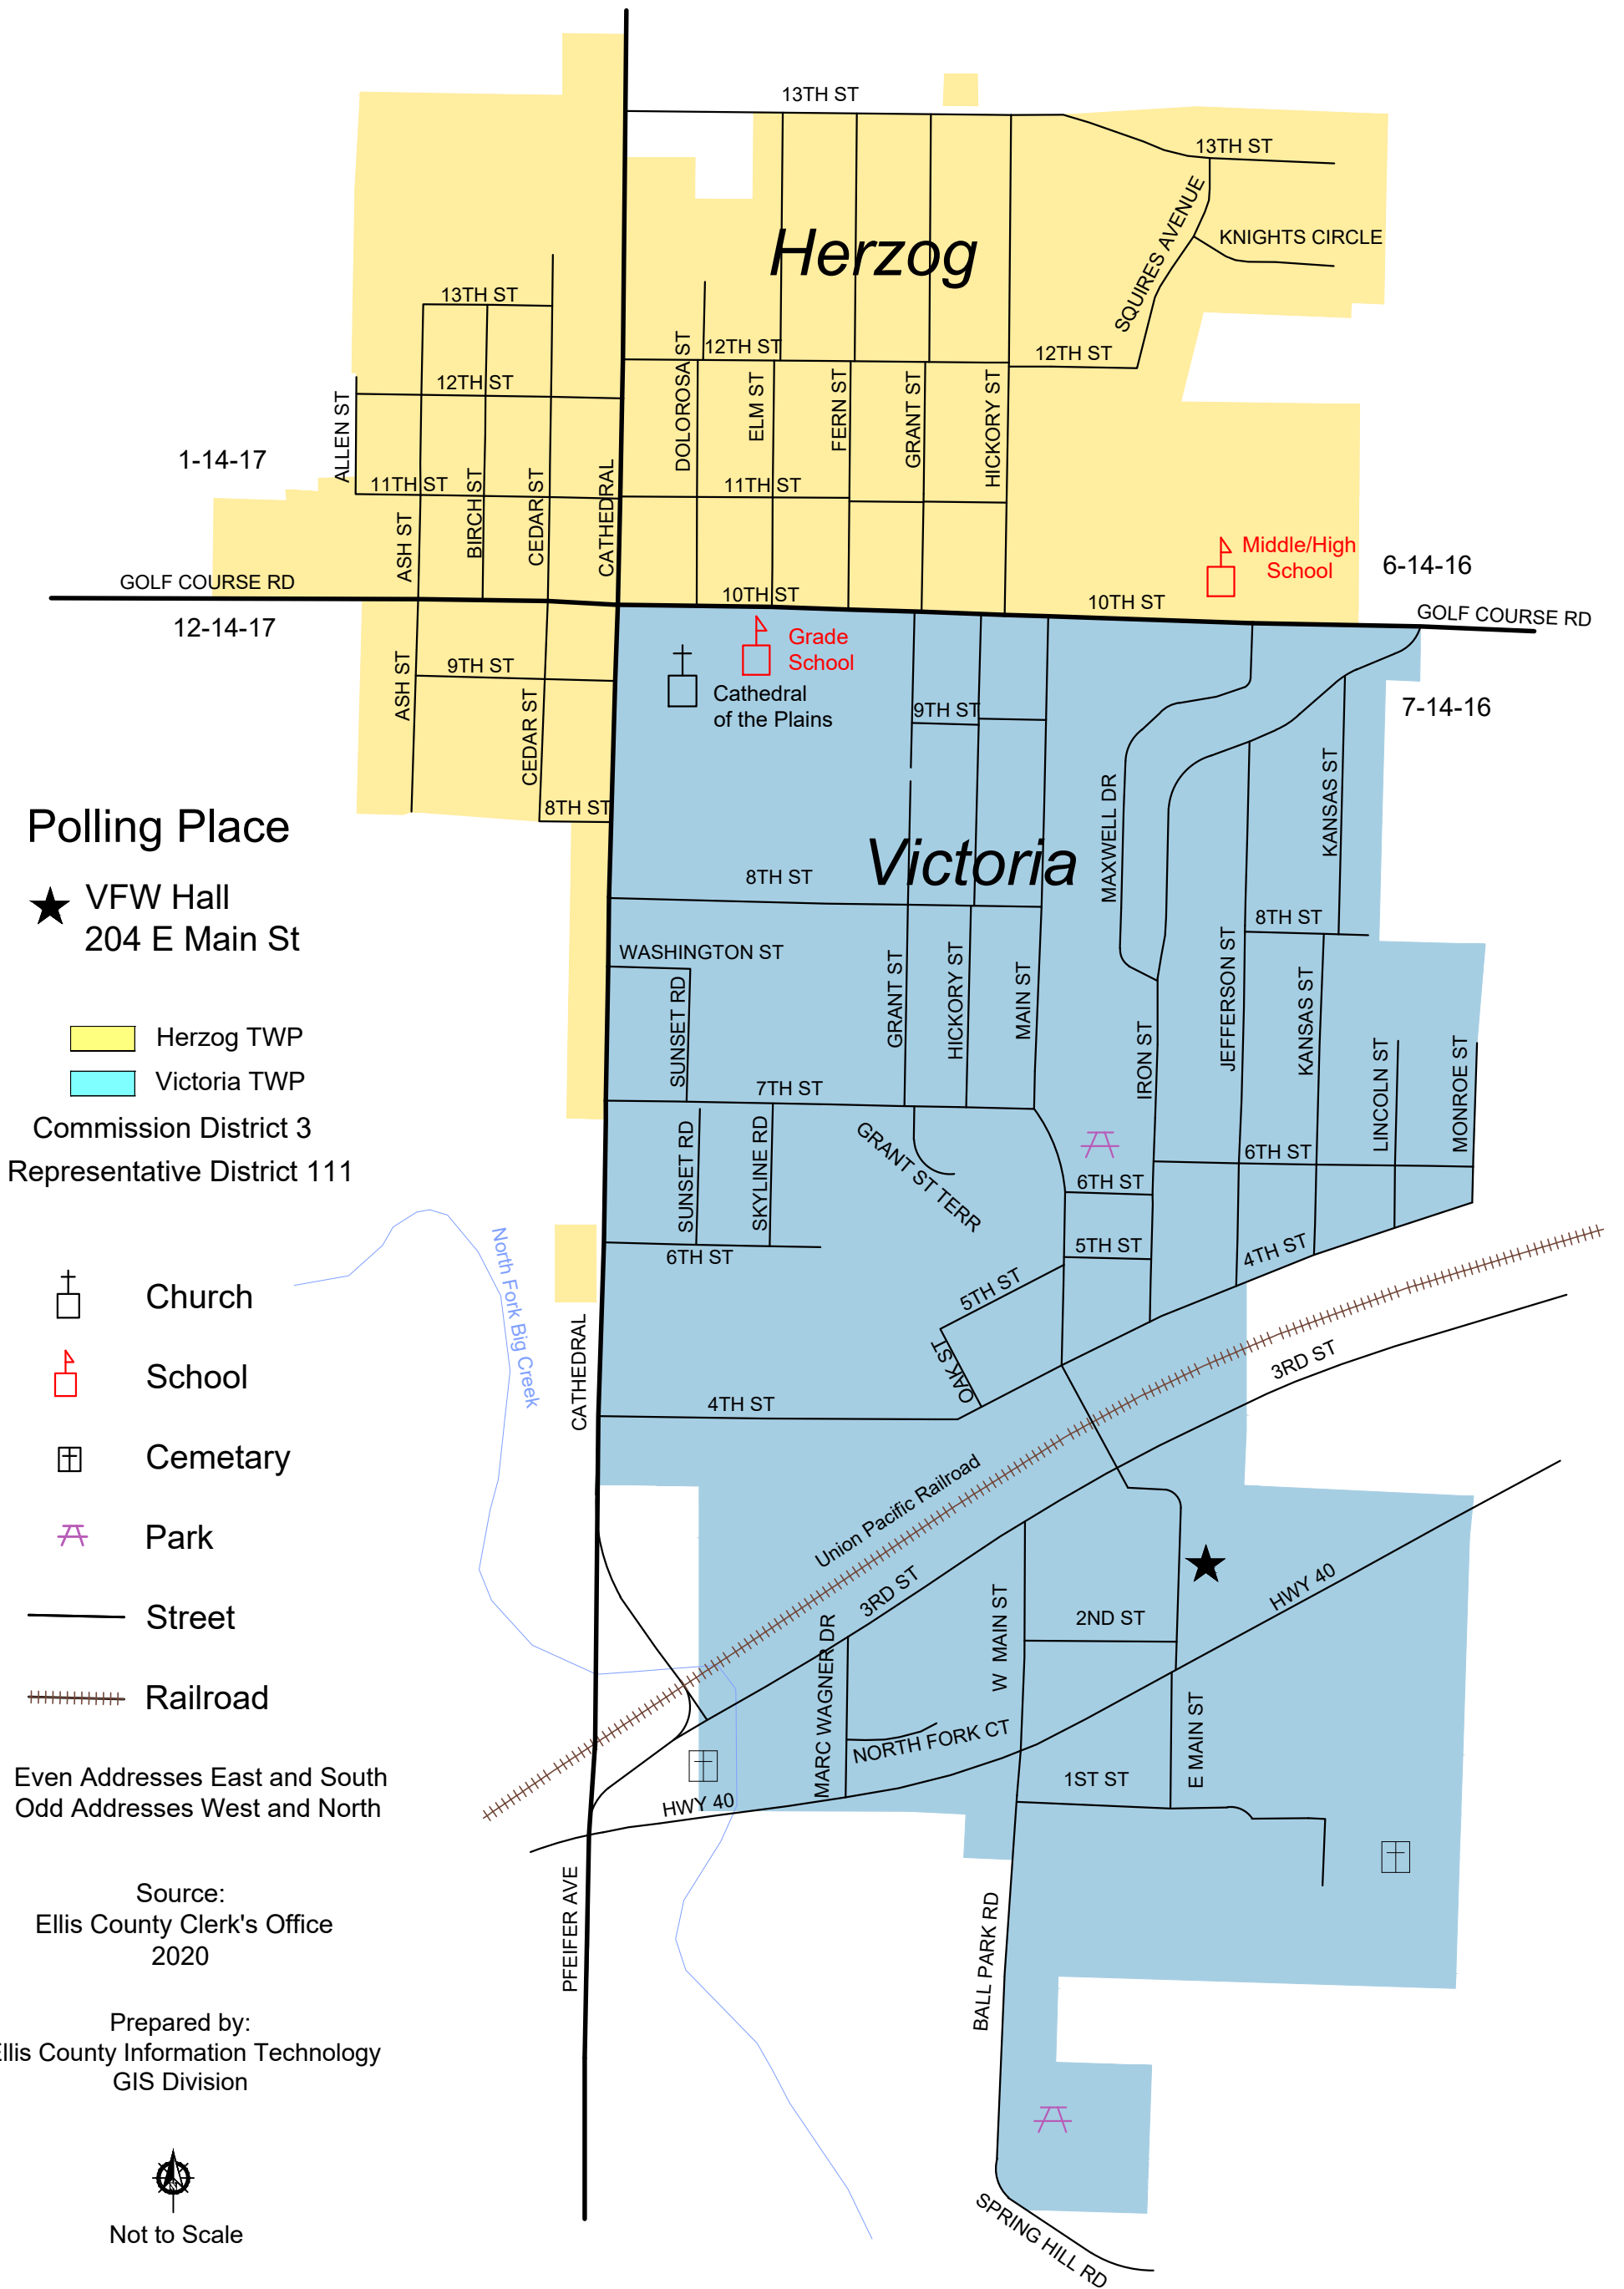

City of Victoria

Polling Place

★ VFW Hall
204 E Main St

Herzog TWP
Victoria TWP

Commission District 3
Representative District 111

- Church
- School
- Cemetary
- Park
- Street
- Railroad

Even Addresses East and South
Odd Addresses West and North